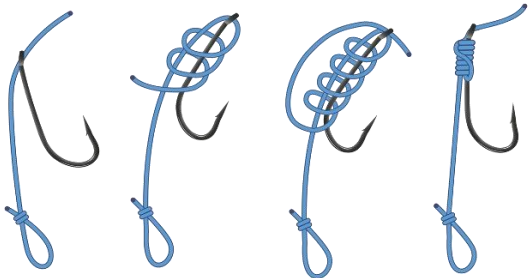

Fish Identification

Common Carp

Gold Eye

Gold in Color

Barbels

Smallmouth Buffalo

Black Eye

Grey in Color

No Barbels

Knotless Knot

The Basic Hair Rig

Carp Care Essentials

Mesh Landing Net

Unhooking Mat

Weigh Sling

Proper Hold