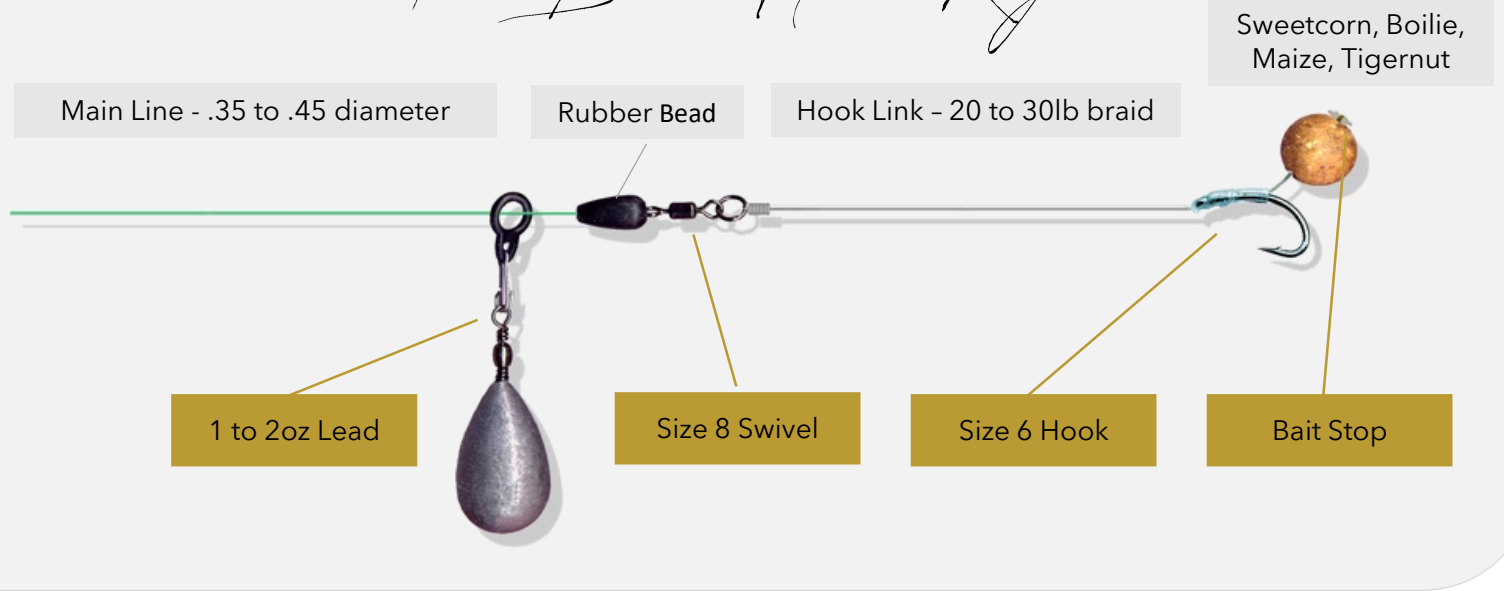

Fish Identification

Common Carp

Gold Eye

Gold in Color

Barbels

Smallmouth Buffalo

Black Eye

Grey in Color

No Barbels

Knotless Knot

The Basic Hair Rig

Carp Care Essentials

Mesh Landing Net

Unhooking Mat

Weigh Sling

Proper Hold